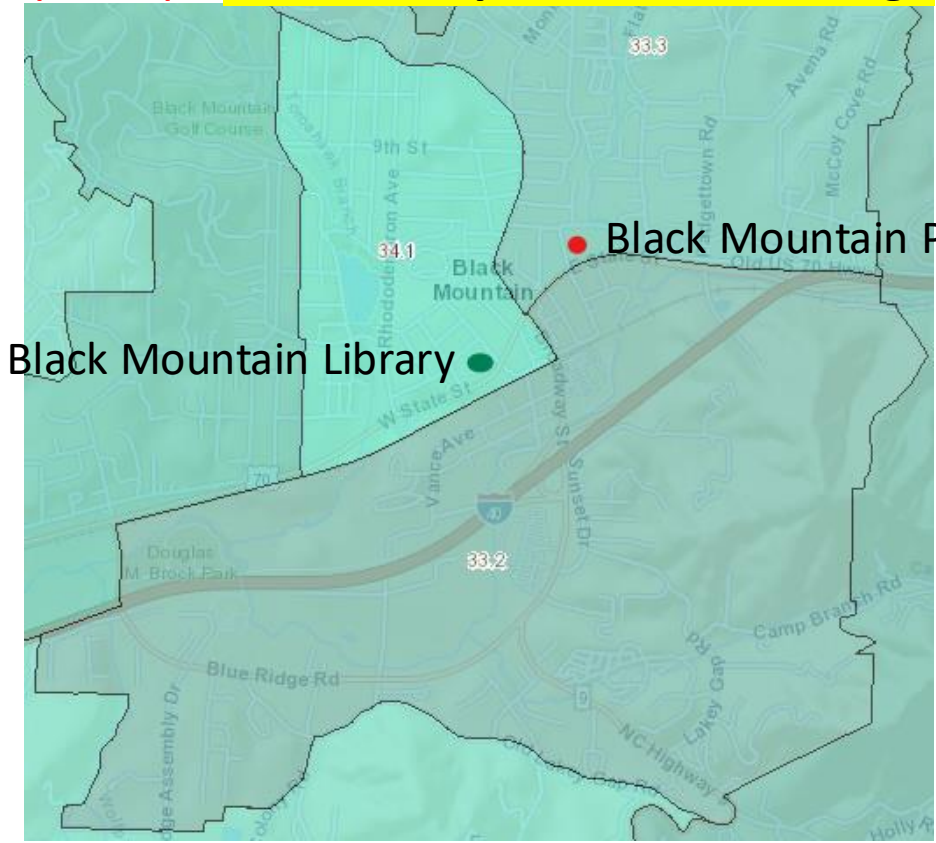

POLLING LOCATION UPDATE

Presented by

Corinne Duncan

Director, Election Services

PRECINCT 2.1

Returning to current polling place

Tempie Avery Community Center
34 Pearson Drive
Asheville 28801

PRECINCT 33.2

Out-of-Precinct Move (34.1) **Helene Impact: flood damage**

Previous Location

Black Mountain Primary School
301 E. State Street
Black Mountain, NC 28711

.4 Miles (2 Minutes)

New Location

Black Mountain Library
105 N. Dougherty Street
Black Mountain 28711

Precinct Voting Population: 1,526

PRECINCTS 34.1 & 35.1

Precinct 34.1

Previous Locations

Black Mountain Montessori School
101 Carver Avenue
Lakeview Center
401 Laurel Circle Drive

1.4 Miles (4 Minutes)
&
.4 Miles (2 Minutes)

New Location

St. James Episcopal Church
424 W. State Street
Black Mountain 28711

Helene Impact: flood damage

34.1 Precinct Voting Population: 1,243

35.1 Precinct Voting Population: 1,913

PRECINCT 36.1

In-precinct Move