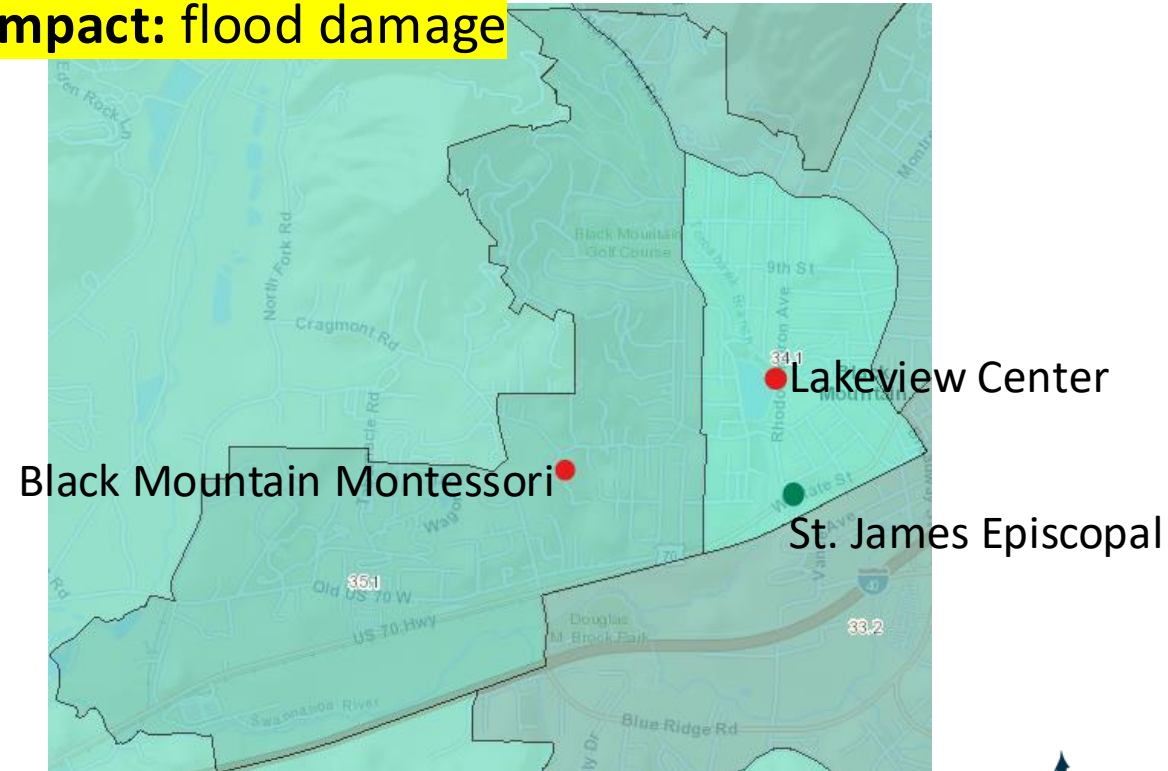

Precinct Voting Population: 1,526

PRECINCTS 34.1 & 35.1

Precinct 34.1

Previous Locations

Black Mountain Montessori School
101 Carver Avenue
Lakeview Center
401 Laurel Circle Drive

1.4 Miles (4 Minutes)
&
.4 Miles (2 Minutes)

New Location

St. James Episcopal Church
424 W. State Street
Black Mountain 28711

Helene Impact: flood damage

34.1 Precinct Voting Population: 1,243

35.1 Precinct Voting Population: 1,913

PRECINCT 36.1

In-precinct Move